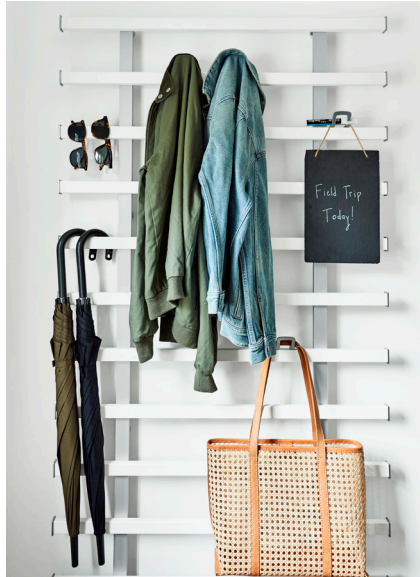

REAL SIMPLE HOME
STYLE GUIDE

WESTFIELD, NEW JERSEY

YOUR REAL SIMPLE HOME SHOPPING GUIDE

LIVING ROOM

DESIGNED BY NATALIE PAPIER

Helena Rattan Daybed; safavieh.com for info. Vincent Coffee Table Set in Walnut (one shown); castlery.com. Tömmerby Flatwoven Rug; ikea-usa.com. Pop Cross Pillow, Glass Menagerie Lady Vase, Glass Menagerie Owl Vase, Glass Menagerie Bird Vase (for similar), and Eden Lacquer Box Bundle; jonathanadler.com. *Create I* (right) and *Create II* by Kaitie Bryant; minted.com. Frankfort Articulating Wall Light; circalighting.com. Travel Series Books; assouline.com. Boras Pedestal Bowl (for similar) and Rami Vase; jaysonhome.com. Monolithic Tadelakt Vases, Pale Wood Chain (large, 3-link), Bird Vase in Black (large), and Papier Maché Bowl (medium); bloomist.com. Handmade Planters; indigoroadstudio.com. Grey/Ivory Bone Boxes; globalviews.com for info. Assorted books; booksbythefoot.com. Wovn Home Custom Roman Shade; wovnhome.com for info. Paint: Bugle Call 3006-5A; valspar.com for info. Molding throughout home; metrie.com for info. Sorren Media Cabinet; mcgeeandco.com. Custom art by Guzzo Pinc; guzzopinc.com for info. Armato Small Table Lamp, Dot Stance 13" Rotating Floor Lamp, and Cynara Grande Chandelier; circalighting.com. Kemper Swivel Chairs, Arne Sofa, Pascal Side Table, and Norah Bowl (on coffee table); jaysonhome.com. Wade Nesting Coffee Tables; rejuvenation.com. Pepper Hand-Knotted Shag Rug (8 by 10 ft.); revivalrugs.com. Wooden Hand; us.hay.com. Grapefruit Pop Candle (on media cabinet), and Large Dora Maar Vase (on side table); jonathanadler.com. European Flax Linen & Luster Velvet Curtains; westelm.com. Oak Geometric Black Side Table; ethnicraft.com. Park Slope Round Dining Table; stickley.com. Gemi Flatweave Wool Rug (4 by 6 ft.); revivalrugs.com. Coral Curve Mirror; shadesoflight.com for similar.