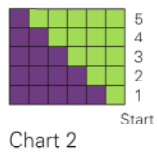

Crochet Bag

Key

- Leaf Green (MC)
- That's Pink (A)
- That's Purple (B)
- That's Red (C)