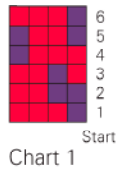

Crochet Bag

Key

- Leaf Green (MC)
- That's Pink (A)
- That's Purple (B)
- That's Red (C)