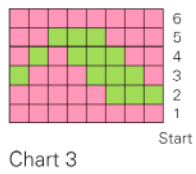

Crochet Bag

Key

- Leaf Green (MC)
- That's Pink (A)
- That's Purple (B)
- That's Red (C)