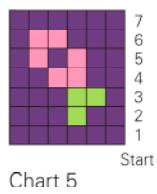

Crochet Bag

Key

- Leaf Green (MC)
- That's Pink (A)
- That's Purple (B)
- That's Red (C)