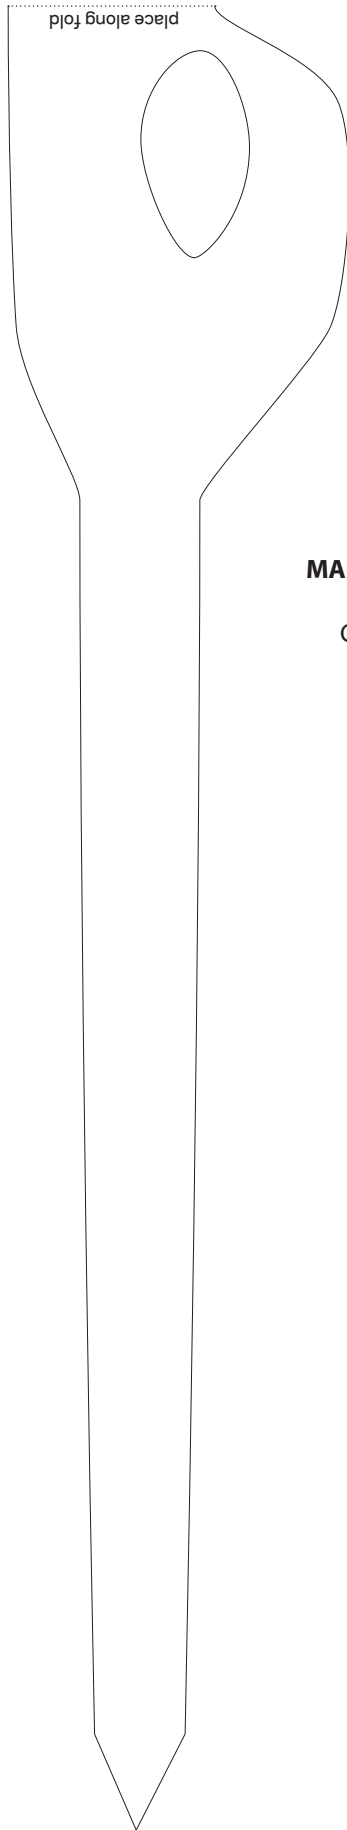

ENLARGE 200%

BHG.com

©Copyright 2021, Meredith Corporation. All Rights Reserved.

GOING BATTY COLLAR, EARS, MASK & FANGS

ENLARGE 300%

GOING BATTY
Wings
Cut 1 (cardboard)
Cut 1 reverse (cardboard)
Enlarge to fit

GOING BATTY WINGS

ENLARGE 300%

**FLUTTER FRIEND
Star Pattern**
Cut 1 (cardboard)

**FLUTTER FRIEND
Wings Pattern**
Cut 1 (cardboard)
Enlarge to fit

MASKED FOR MISCHIEF
Mask
Cut 1 (black suede)

ENLARGE 200%

BEARY CUTE
Collar Pattern
Cut 1 (cream faux fur)
Cut 1 (cotton fabric)

**BEARY CUTE
Foot Pattern**
Cut 2 (cream faux fur)

fold along dotted line

Claw
Cut 6
(cream felt)

**BEARY CUTE
Outer Ear Pattern**
Cut 2 (cream faux fur)

leave open

**BEARY CUTE
Tail Pattern**
Cut 2 (cream faux fur)

leave open

**BEARY CUTE
Inner Ear Pattern**
Cut 2 (cotton fabric)

dart
dart

leave open

IT'S A BUG'S LIFE
Rear Leg
Cut 2 (cardboard)

IT'S A BUG'S LIFE
Antennae
Cut 2 (cardboard)

ENLARGE 200%

← Cardboard Grain →