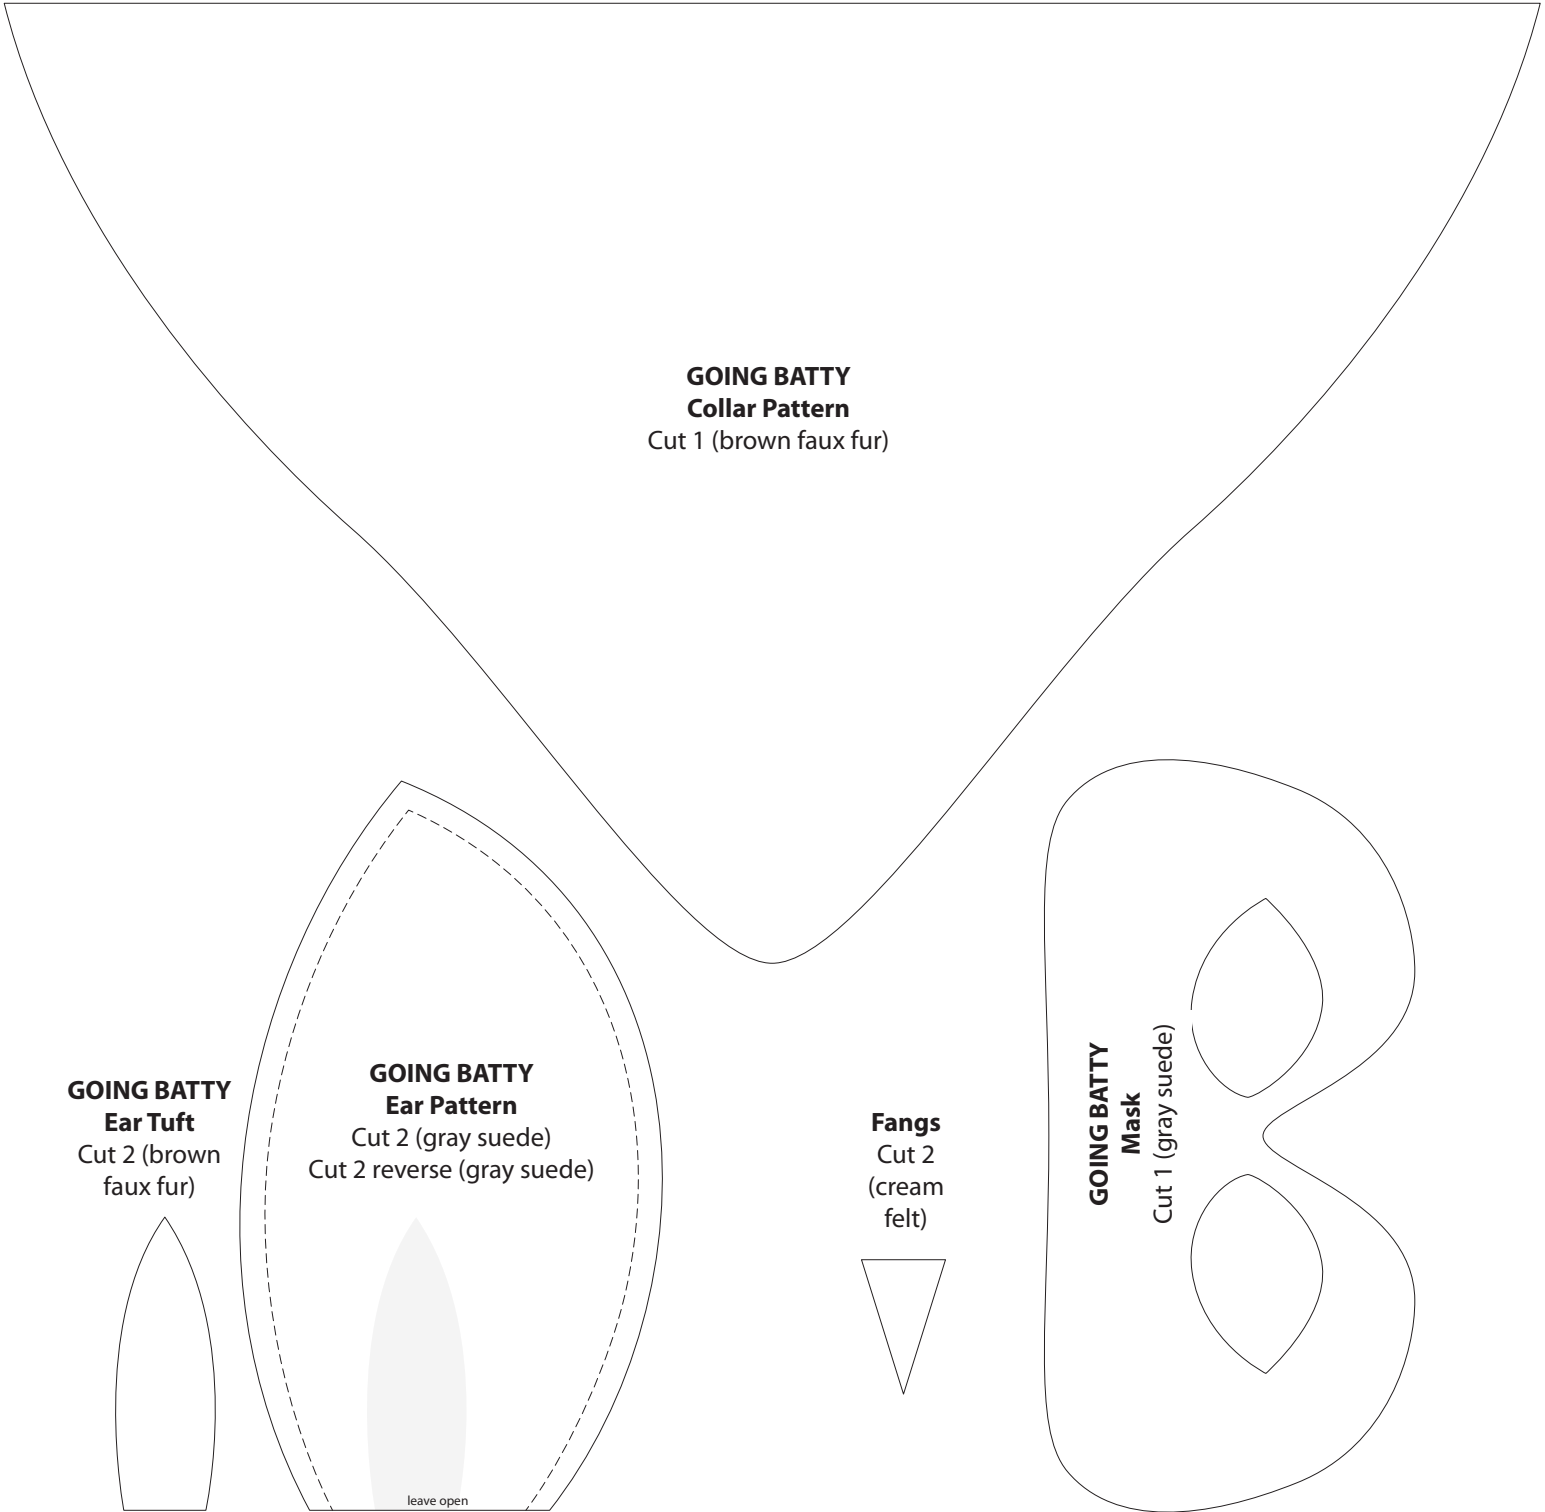

ENLARGE 200%

BHG.com

©Copyright 2021, Meredith Corporation. All Rights Reserved.

GOING BATTY COLLAR, EARS, MASK & FANGS

ENLARGE 300%

GOING BATTY
Wings
Cut 1 (cardboard)
Cut 1 reverse (cardboard)
Enlarge to fit

GOING BATTY WINGS

ENLARGE 300%

**FLUTTER FRIEND
Star Pattern**
Cut 1 (cardboard)

**FLUTTER FRIEND
Wings Pattern**
Cut 1 (cardboard)
Enlarge to fit

MASKED FOR MISCHIEF
Mask
Cut 1 (black suede)

ENLARGE 200%

BEARY CUTE
Collar Pattern
Cut 1 (cream faux fur)
Cut 1 (cotton fabric)

**BEARY CUTE
Foot Pattern**
Cut 2 (cream faux fur)

fold along dotted line

Claw
Cut 6
(cream felt)

**BEARY CUTE
Outer Ear Pattern**
Cut 2 (cream faux fur)

leave open

**BEARY CUTE
Tail Pattern**
Cut 2 (cream faux fur)

leave open

**BEARY CUTE
Inner Ear Pattern**
Cut 2 (cotton fabric)

dart
dart

leave open

IT'S A BUG'S LIFE
Rear Leg
Cut 2 (cardboard)

IT'S A BUG'S LIFE
Antennae
Cut 2 (cardboard)

ENLARGE 200%

← Cardboard Grain →