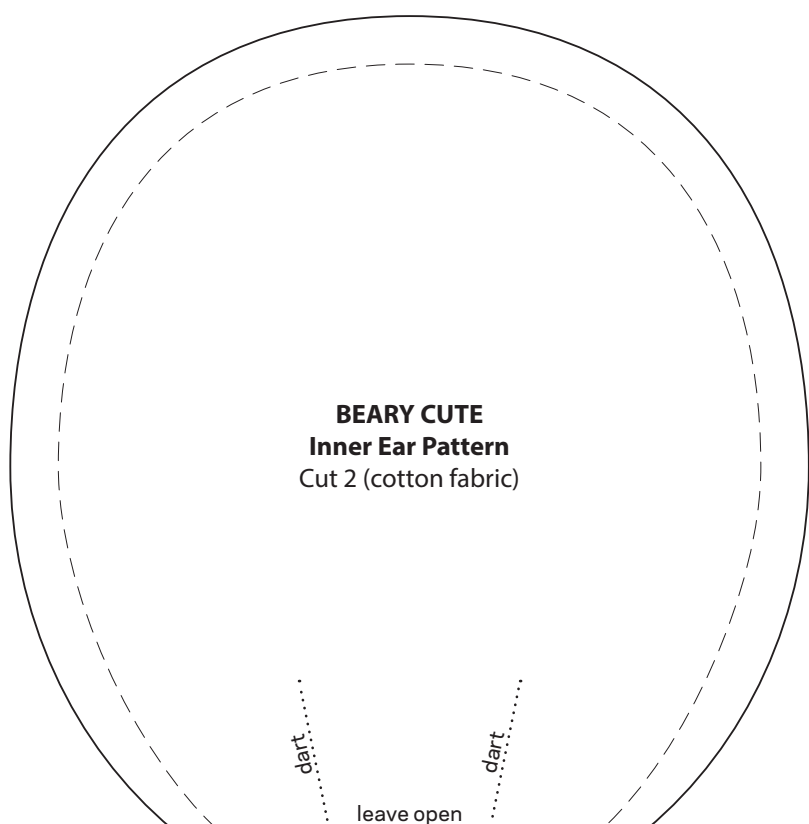

GOING BATTY WINGS

ENLARGE 300%

**FLUTTER FRIEND
Star Pattern**
Cut 1 (cardboard)

**FLUTTER FRIEND
Wings Pattern**
Cut 1 (cardboard)
Enlarge to fit

MASKED FOR MISCHIEF
Mask
Cut 1 (black suede)

ENLARGE 200%

BEARY CUTE
Collar Pattern
Cut 1 (cream faux fur)
Cut 1 (cotton fabric)

**BEARY CUTE
Foot Pattern**
Cut 2 (cream faux fur)

fold along dotted line

Claw
Cut 6
(cream felt)

**BEARY CUTE
Outer Ear Pattern**
Cut 2 (cream faux fur)

leave open

**BEARY CUTE
Tail Pattern**
Cut 2 (cream faux fur)

leave open

**BEARY CUTE
Inner Ear Pattern**
Cut 2 (cotton fabric)

dart
dart

leave open

IT'S A BUG'S LIFE
Rear Leg
Cut 2 (cardboard)

IT'S A BUG'S LIFE
Antennae
Cut 2 (cardboard)

ENLARGE 200%

← Cardboard Grain →