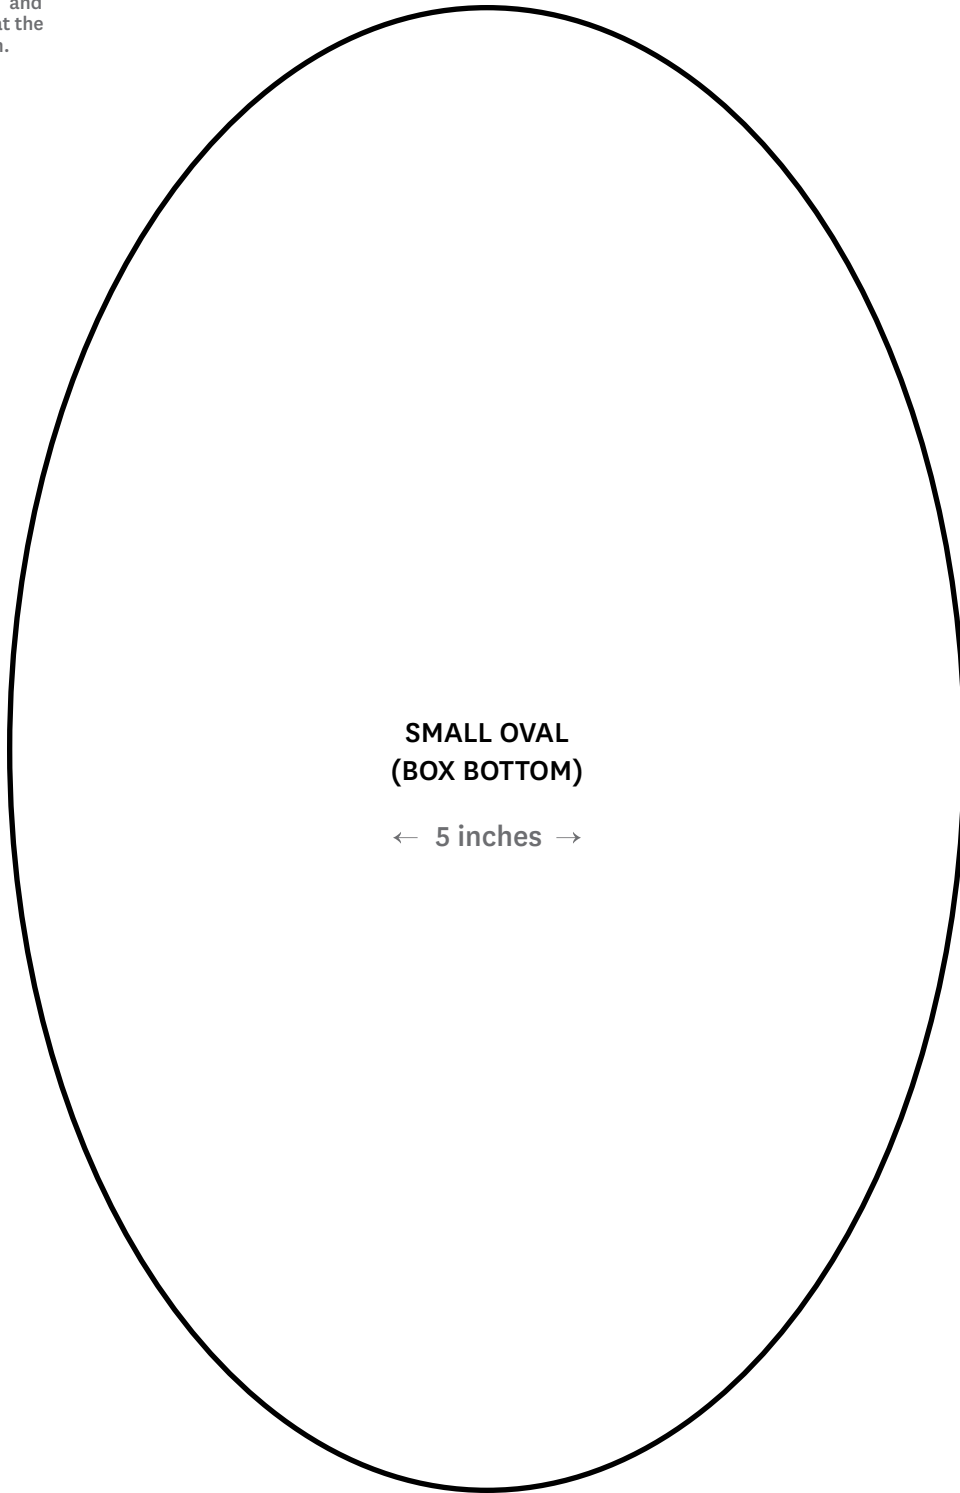

Oval Treat Box

Print and cut out the template along the solid line.

Be sure to your printer settings are set to print at "100 percent" or "Actual Size," and confirm after printing that the measurements match.

**LARGE OVAL
(BOX TOP)**

← 5.25 inches →

Oval Treat Box

Print and cut out the template along the solid line.

Be sure to your printer settings are set to print at "100 percent" or "Actual Size," and confirm after printing that the measurements match.

**SMALL OVAL
(BOX BOTTOM)**

← 5 inches →