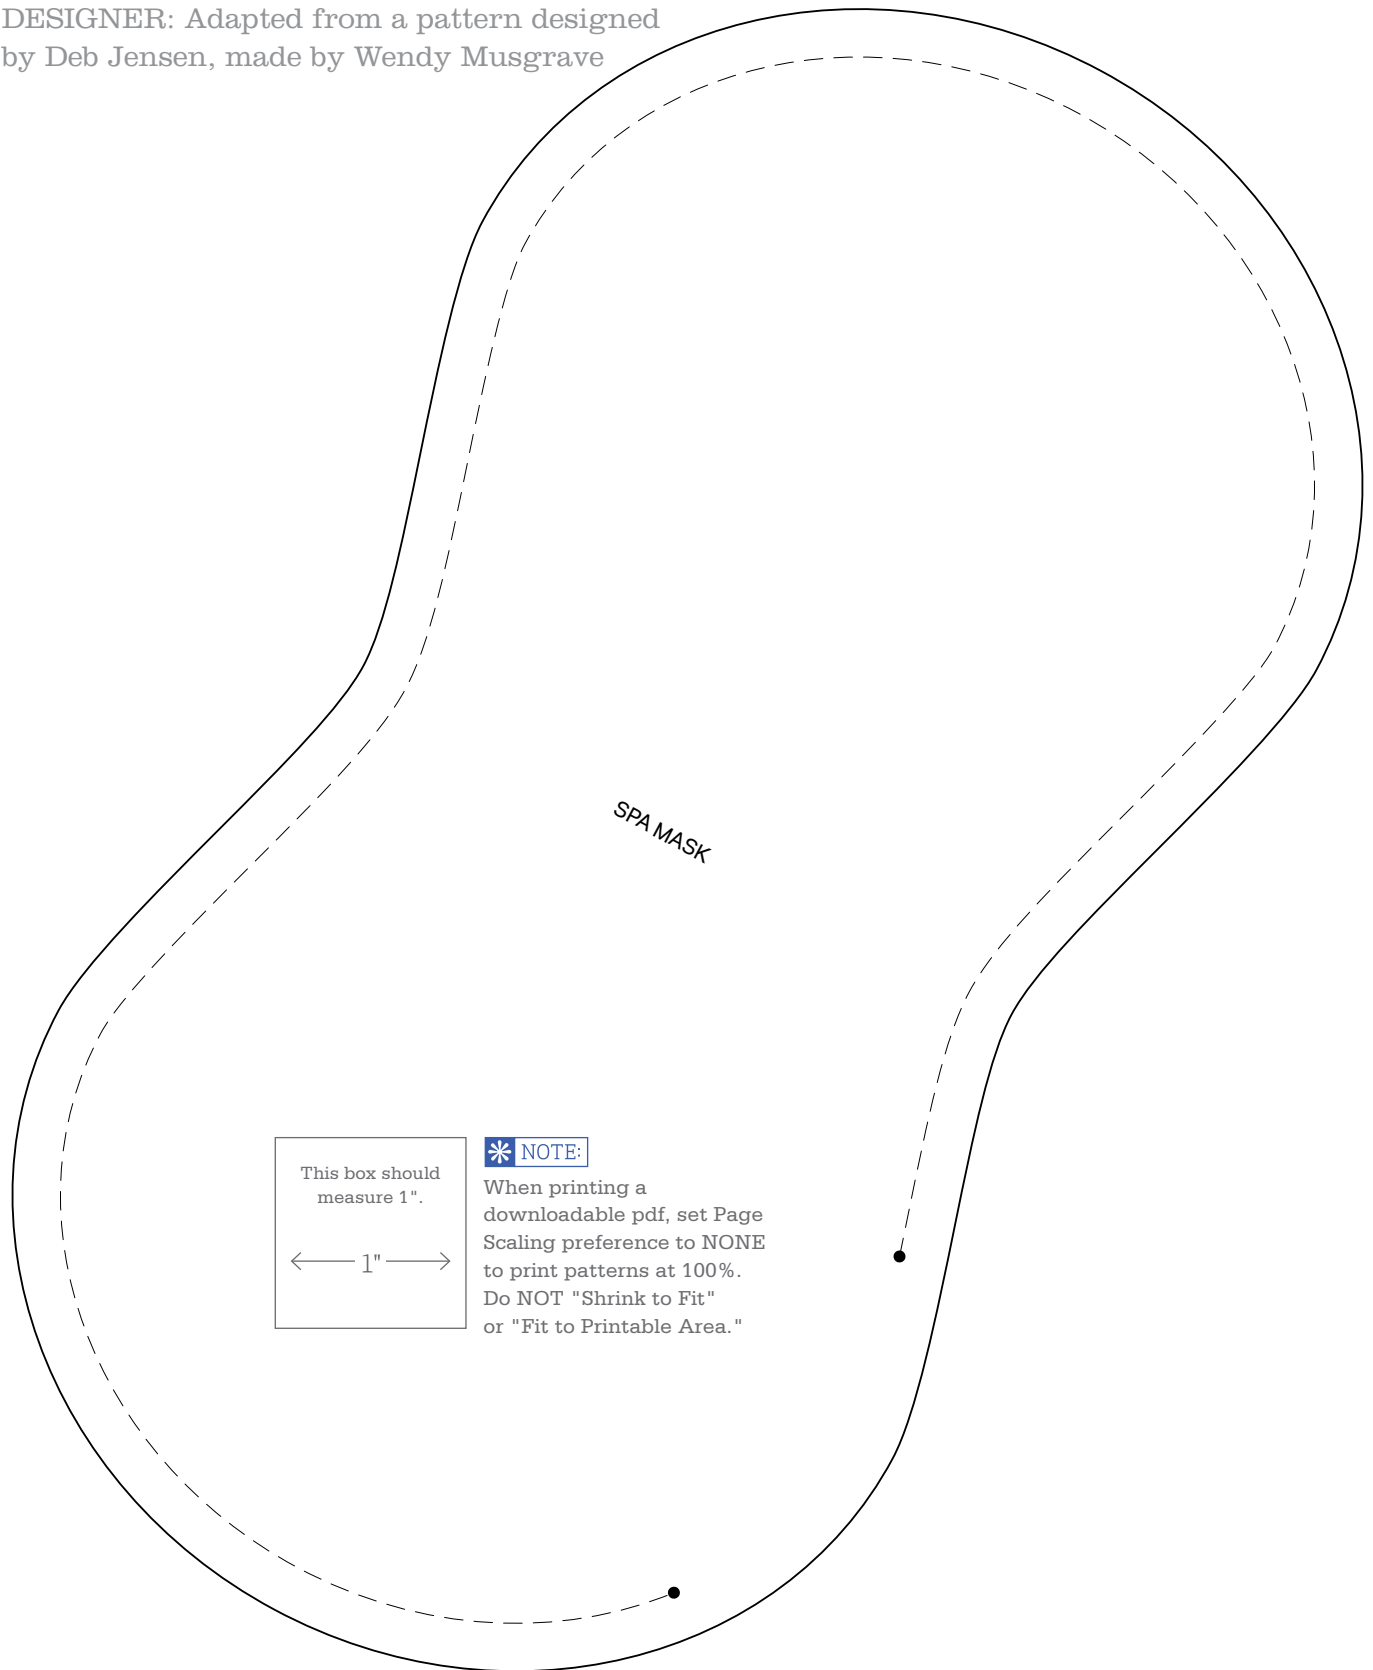

PROJECT: Spa Mask

DESIGNER: Adapted from a pattern designed
by Deb Jensen, made by Wendy Musgrave

This box should
measure 1".

← 1" →

*** NOTE:**

When printing a
downloadable pdf, set Page
Scaling preference to NONE
to print patterns at 100%.
Do NOT "Shrink to Fit"
or "Fit to Printable Area."