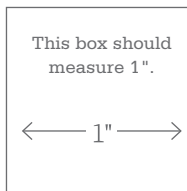

Project: Jolly Holiday Gift Tags

* NOTE:
When printing a downloadable pdf, set Page Scaling preference to NONE to print patterns at 100%. Do NOT "Shrink to Fit" or "Fit to Printable Area."