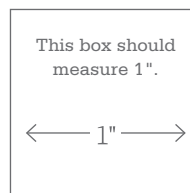

Project: Jolly Holiday Gift Tags

**\* NOTE:**  
When printing a downloadable pdf, set Page Scaling preference to NONE to print patterns at 100%. Do NOT "Shrink to Fit" or "Fit to Printable Area."

Project: Jolly Holiday Gift Tags

**\* NOTE:**  
When printing a downloadable pdf, set Page Scaling preference to NONE to print patterns at 100%. Do NOT "Shrink to Fit" or "Fit to Printable Area."

Project: Jolly Holiday Gift Tags

**\* NOTE:**  
When printing a downloadable pdf, set Page Scaling preference to NONE to print patterns at 100%. Do NOT "Shrink to Fit" or "Fit to Printable Area."