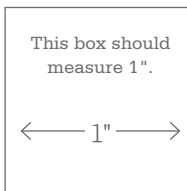

Project: Jolly Holiday Gift Tags

**\* NOTE:**  
When printing a downloadable pdf, set Page Scaling preference to NONE to print patterns at 100%. Do NOT "Shrink to Fit" or "Fit to Printable Area."

Project: Jolly Holiday Gift Tags

**\* NOTE:**  
When printing a downloadable pdf, set Page Scaling preference to NONE to print patterns at 100%. Do NOT "Shrink to Fit" or "Fit to Printable Area."

Project: Jolly Holiday Gift Tags

**\* NOTE:**  
When printing a downloadable pdf, set Page Scaling preference to NONE to print patterns at 100%. Do NOT "Shrink to Fit" or "Fit to Printable Area."