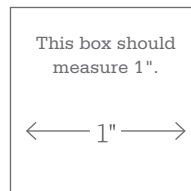

Project: Jolly Holiday Gift Tags

**\* NOTE:**  
When printing a downloadable pdf, set Page Scaling preference to NONE to print patterns at 100%. Do NOT "Shrink to Fit" or "Fit to Printable Area."

Project: Jolly Holiday Gift Tags

**\* NOTE:**  
When printing a downloadable pdf, set Page Scaling preference to NONE to print patterns at 100%. Do NOT "Shrink to Fit" or "Fit to Printable Area."

Project: Jolly Holiday Gift Tags

**\* NOTE:**  
When printing a downloadable pdf, set Page Scaling preference to NONE to print patterns at 100%. Do NOT "Shrink to Fit" or "Fit to Printable Area."