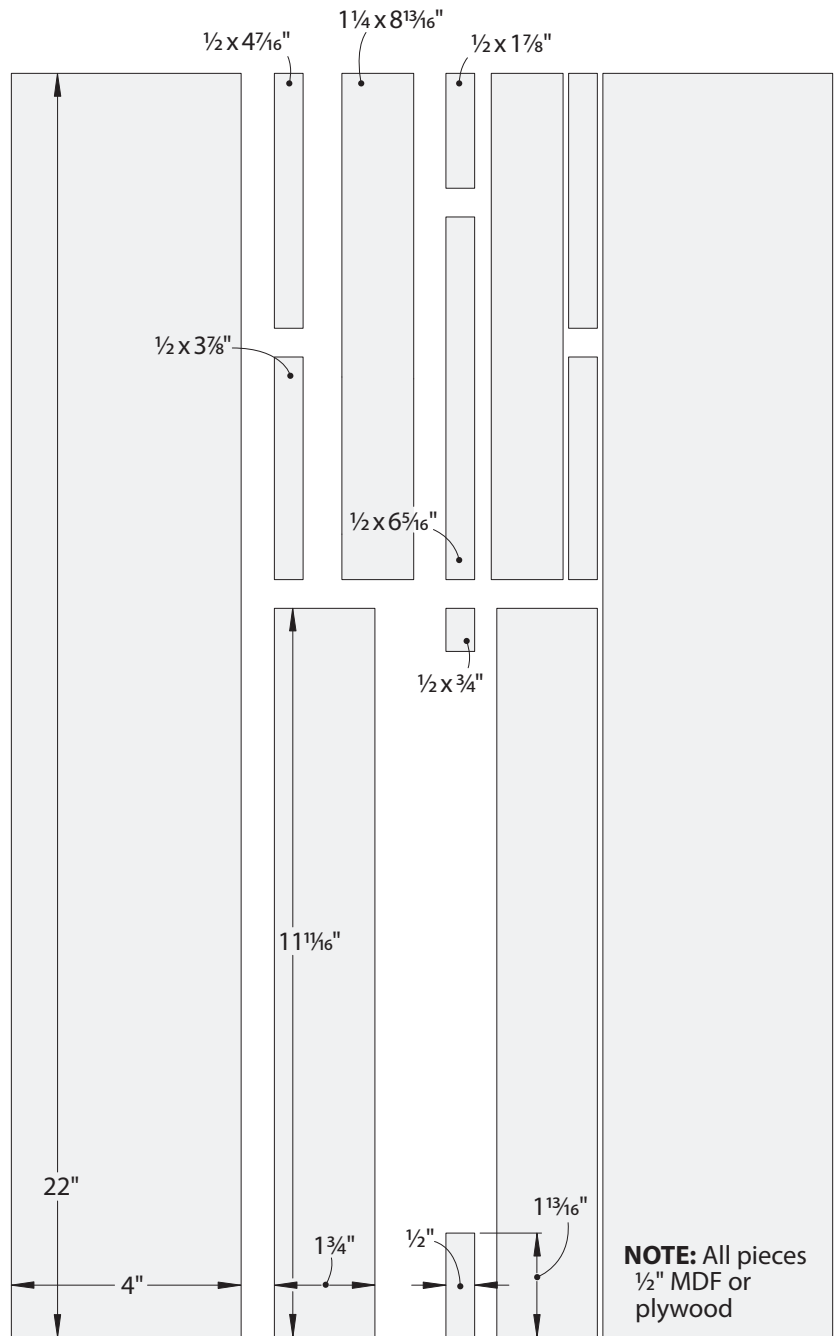

Arts and Crafts Bookcase Page 26 Lower inlay routing template

Download this full-size
printable patterns at
woodmagazine.com/patterns228