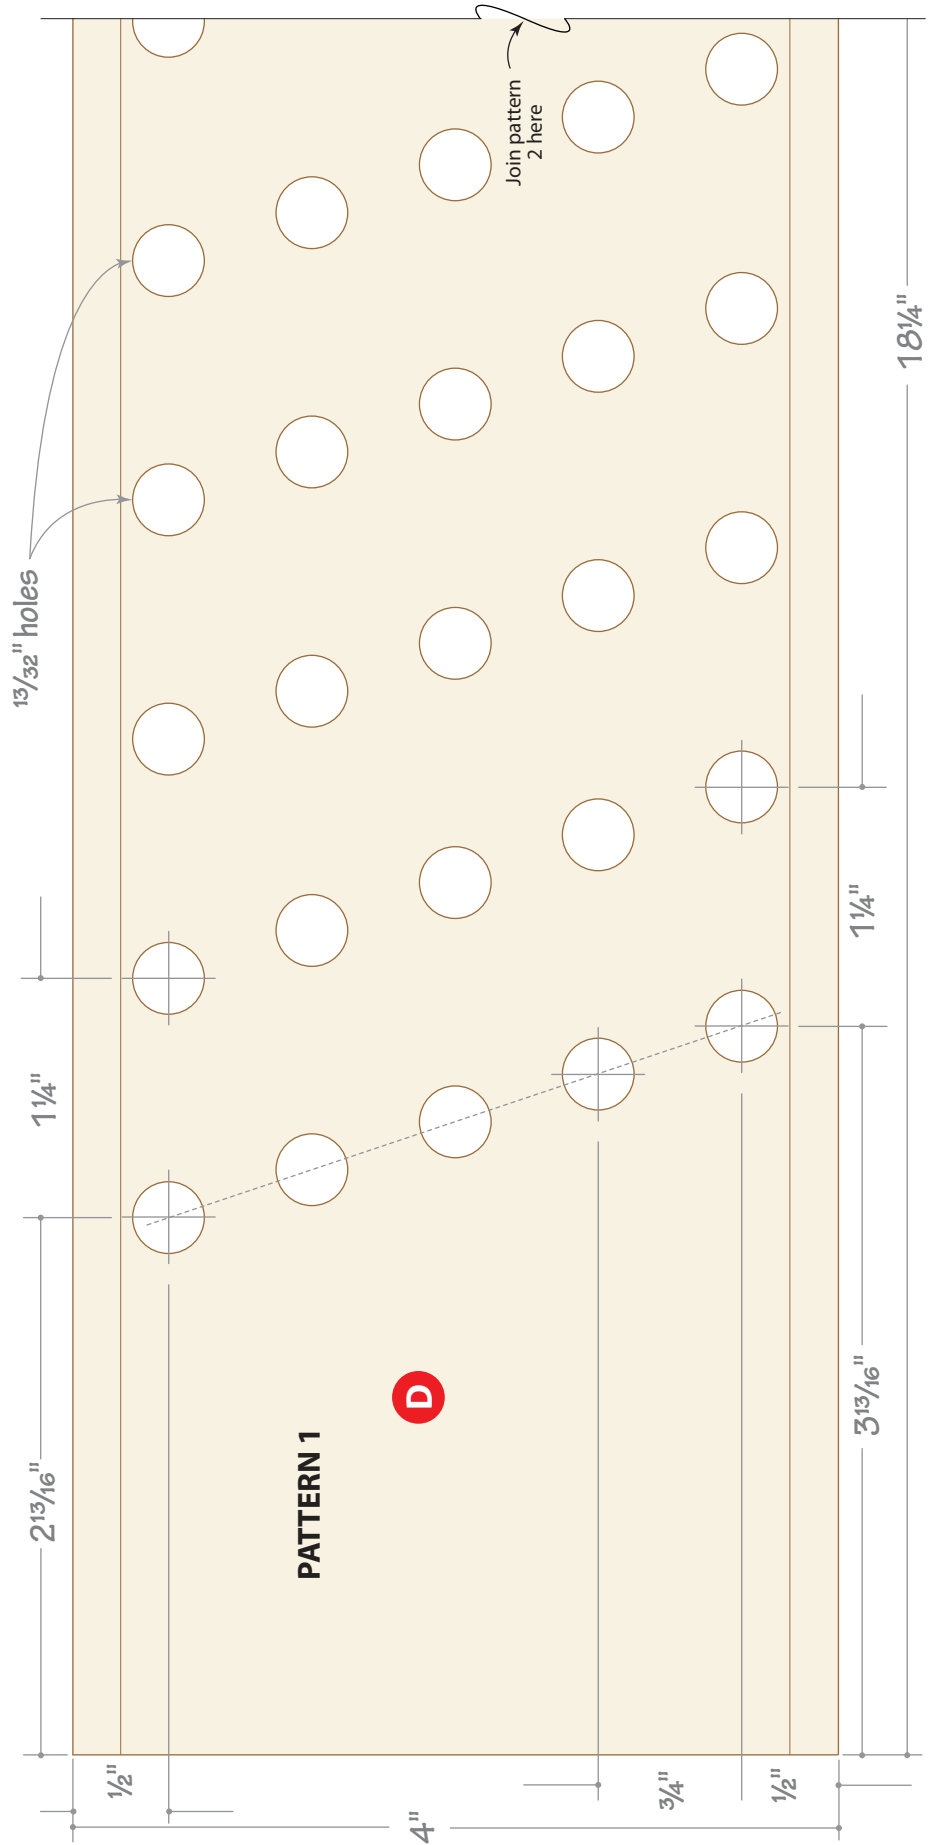

Better Homes and Gardens®

WOOD® PATTERNS®

March 2020

Issue 266

Improve Job Security with Two Vises

The following pages includes fullsize patterns
shown for the Two vises in issue 266.

WISE
Full-Size
Pin Board
Pattern 1

To ensure full-size patterns are correct size, your printer should be set to print at 100% (not fit to page). Measure full-size patterns to verify size.

**WISE
Full-Size
Pin Board
Pattern 2**

To ensure full-size patterns are correct size, your printer should be set to print at 100% (not fit to page). Measure full-size patterns to verify size.

WISE Pin-Handle Pattern Full-Size

To ensure full-size patterns are correct size, your printer should be set to print at 100% (not fit to page). Measure full-size patterns to verify size.