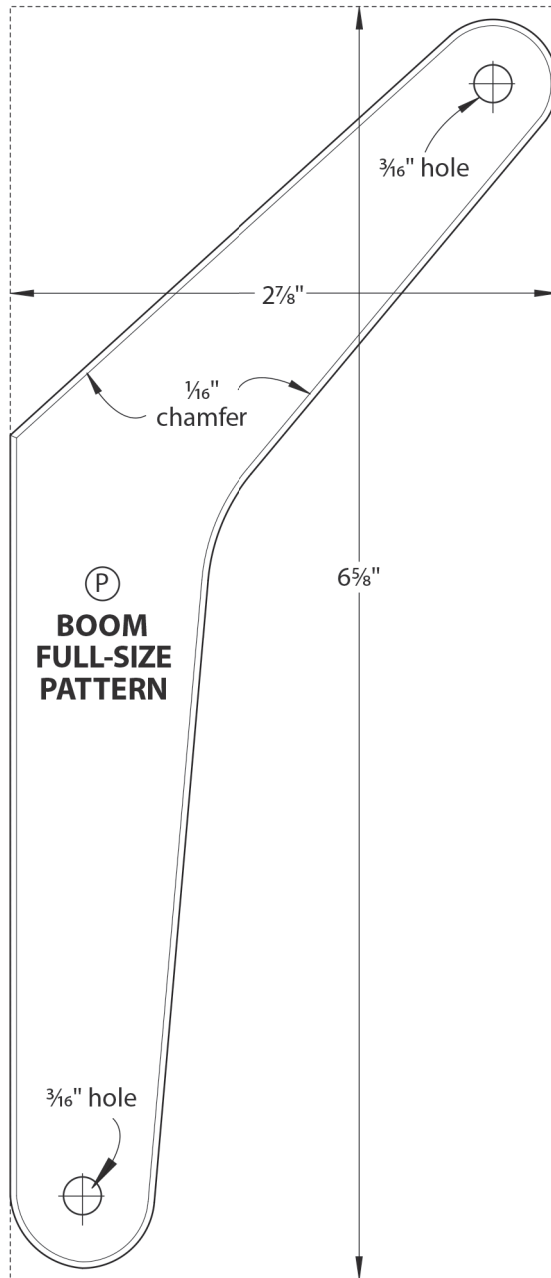

Ⓢ  
**STABILIZER LEG  
FULL-SIZE PATTERN**

Ⓡ  
**BRACKET  
FULL-SIZE PATTERN**

Ⓡ  
**BRACKET  
FULL-SIZE PATTERN**

Ⓡ  
**BRACKET  
FULL-SIZE PATTERN**

Ⓡ  
**BRACKET  
FULL-SIZE PATTERN**

Ⓢ  
**HOOD SIDE-VIEW  
FULL-SIZE PATTERN**

Ⓢ  
**HOOD TOP-VIEW  
FULL-SIZE PATTERN**

Ⓡ  
**CHASSIS  
FULL-SIZE PATTERN  
(Top view)**

**Construction-grade  
Backhoe Loader  
Page 32**

**PIVOT BRACKET  
SIDE-VIEW  
FULL-SIZE PATTERN**

**PIVOT BRACKET  
TOP-VIEW  
FULL-SIZE PATTERN**