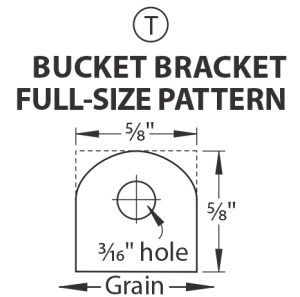

Ⓢ  
**STABILIZER LEG  
FULL-SIZE PATTERN**

Ⓡ  
**BRACKET  
FULL-SIZE PATTERN**

Ⓡ  
**BRACKET  
FULL-SIZE PATTERN**

Ⓡ  
**BRACKET  
FULL-SIZE PATTERN**

Ⓡ  
**BRACKET  
FULL-SIZE PATTERN**

Ⓢ  
**HOOD SIDE-VIEW  
FULL-SIZE PATTERN**

Ⓢ  
**HOOD TOP-VIEW  
FULL-SIZE PATTERN**

Ⓡ  
**CHASSIS  
FULL-SIZE PATTERN  
(Top view)**

**Construction-grade  
Backhoe Loader  
Page 32**

**PIVOT BRACKET  
SIDE-VIEW  
FULL-SIZE PATTERN**

**PIVOT BRACKET  
TOP-VIEW  
FULL-SIZE PATTERN**