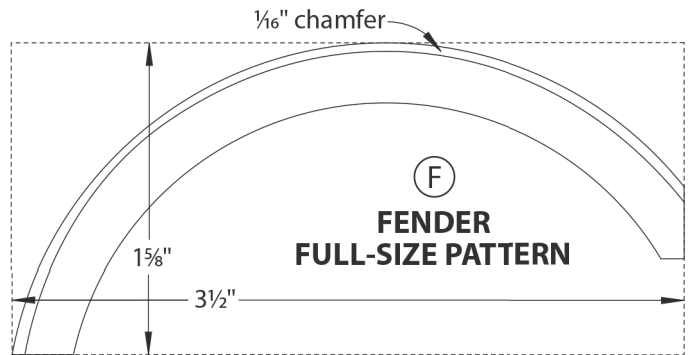

Construction-grade Backhoe Loader, Page 32

Download this full-size
printable patterns at
woodmagazine.com/zinio226