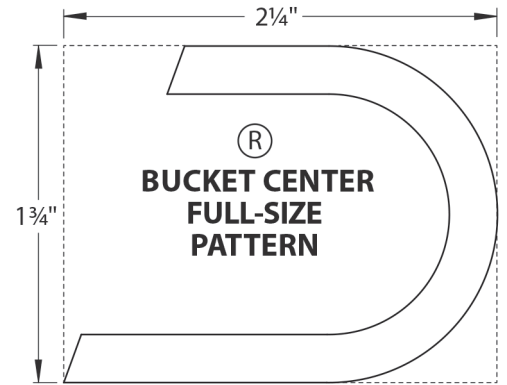

Ⓢ  
**STABILIZER LEG  
FULL-SIZE PATTERN**

Ⓡ  
**BRACKET  
FULL-SIZE PATTERN**

Ⓡ  
**BRACKET  
FULL-SIZE PATTERN**

Ⓡ  
**BRACKET  
FULL-SIZE PATTERN**

Ⓡ  
**BRACKET  
FULL-SIZE PATTERN**

Ⓢ  
**HOOD SIDE-VIEW  
FULL-SIZE PATTERN**

Ⓢ  
**HOOD TOP-VIEW  
FULL-SIZE PATTERN**

Ⓡ  
**CHASSIS  
FULL-SIZE PATTERN  
(Top view)**

**Construction-grade  
Backhoe Loader  
Page 32**

**PIVOT BRACKET  
SIDE-VIEW  
FULL-SIZE PATTERN**

**PIVOT BRACKET  
TOP-VIEW  
FULL-SIZE PATTERN**