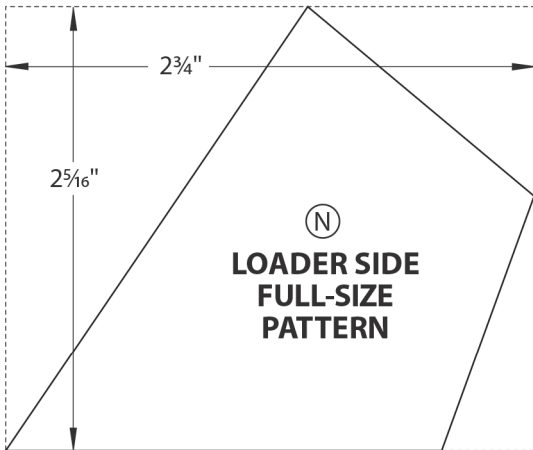

Ⓢ  
**STABILIZER LEG  
FULL-SIZE PATTERN**

Ⓡ  
**BRACKET  
FULL-SIZE PATTERN**

Ⓡ  
**BRACKET  
FULL-SIZE PATTERN**

Ⓡ  
**BRACKET  
FULL-SIZE PATTERN**

Ⓡ  
**BRACKET  
FULL-SIZE PATTERN**

Ⓢ  
**HOOD SIDE-VIEW  
FULL-SIZE PATTERN**

Ⓢ  
**HOOD TOP-VIEW  
FULL-SIZE PATTERN**

Ⓡ  
**CHASSIS  
FULL-SIZE PATTERN  
(Top view)**

**Construction-grade  
Backhoe Loader  
Page 32**

**PIVOT BRACKET  
SIDE-VIEW  
FULL-SIZE PATTERN**

**PIVOT BRACKET  
TOP-VIEW  
FULL-SIZE PATTERN**