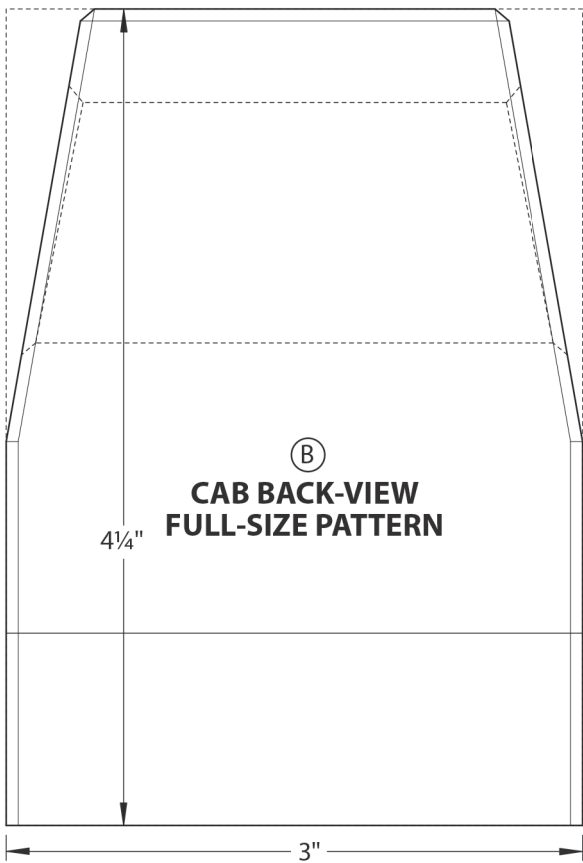

Ⓢ  
**STABILIZER LEG  
FULL-SIZE PATTERN**

Ⓡ  
**BRACKET  
FULL-SIZE PATTERN**

Ⓡ  
**BRACKET  
FULL-SIZE PATTERN**

Ⓡ  
**BRACKET  
FULL-SIZE PATTERN**

Ⓡ  
**BRACKET  
FULL-SIZE PATTERN**

Ⓢ  
**HOOD SIDE-VIEW  
FULL-SIZE PATTERN**

Ⓢ  
**HOOD TOP-VIEW  
FULL-SIZE PATTERN**

Ⓡ  
**CHASSIS  
FULL-SIZE PATTERN  
(Top view)**

**Construction-grade  
Backhoe Loader  
Page 32**

**PIVOT BRACKET  
SIDE-VIEW  
FULL-SIZE PATTERN**

**PIVOT BRACKET  
TOP-VIEW  
FULL-SIZE PATTERN**