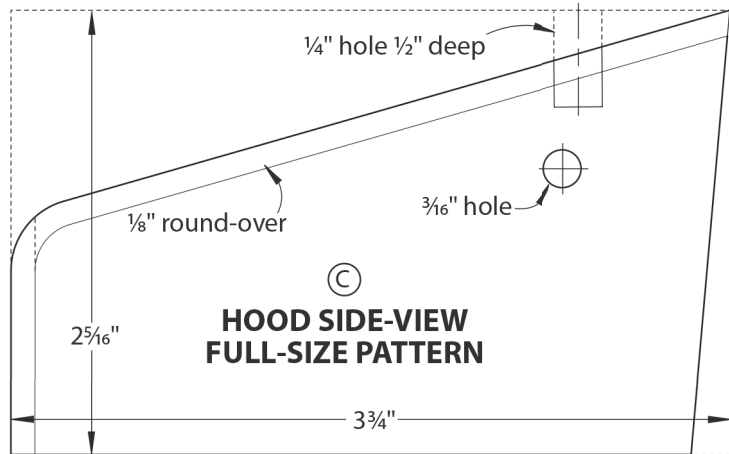

Ⓢ  
**STABILIZER LEG  
FULL-SIZE PATTERN**

Ⓡ  
**BRACKET  
FULL-SIZE PATTERN**

Ⓡ  
**BRACKET  
FULL-SIZE PATTERN**

Ⓡ  
**BRACKET  
FULL-SIZE PATTERN**

Ⓡ  
**BRACKET  
FULL-SIZE PATTERN**

Ⓢ  
**HOOD SIDE-VIEW  
FULL-SIZE PATTERN**

Ⓢ  
**HOOD TOP-VIEW  
FULL-SIZE PATTERN**

Ⓡ  
**CHASSIS  
FULL-SIZE PATTERN  
(Top view)**

**Construction-grade  
Backhoe Loader  
Page 32**

**PIVOT BRACKET  
SIDE-VIEW  
FULL-SIZE PATTERN**

**PIVOT BRACKET  
TOP-VIEW  
FULL-SIZE PATTERN**