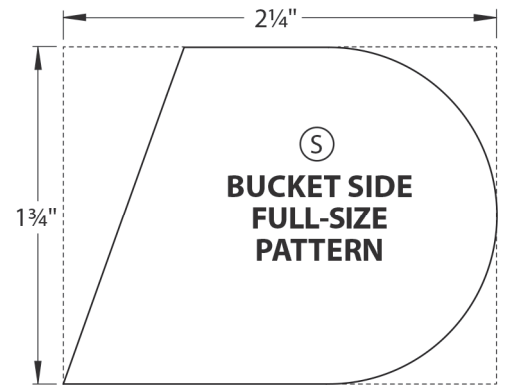

Ⓢ  
**STABILIZER LEG  
FULL-SIZE PATTERN**

Ⓡ  
**BRACKET  
FULL-SIZE PATTERN**

Ⓡ  
**BRACKET  
FULL-SIZE PATTERN**

Ⓡ  
**BRACKET  
FULL-SIZE PATTERN**

Ⓡ  
**BRACKET  
FULL-SIZE PATTERN**

Ⓢ  
**HOOD SIDE-VIEW  
FULL-SIZE PATTERN**

Ⓢ  
**HOOD TOP-VIEW  
FULL-SIZE PATTERN**

Ⓡ  
**CHASSIS  
FULL-SIZE PATTERN  
(Top view)**

**Construction-grade  
Backhoe Loader  
Page 32**

**PIVOT BRACKET  
SIDE-VIEW  
FULL-SIZE PATTERN**

**PIVOT BRACKET  
TOP-VIEW  
FULL-SIZE PATTERN**