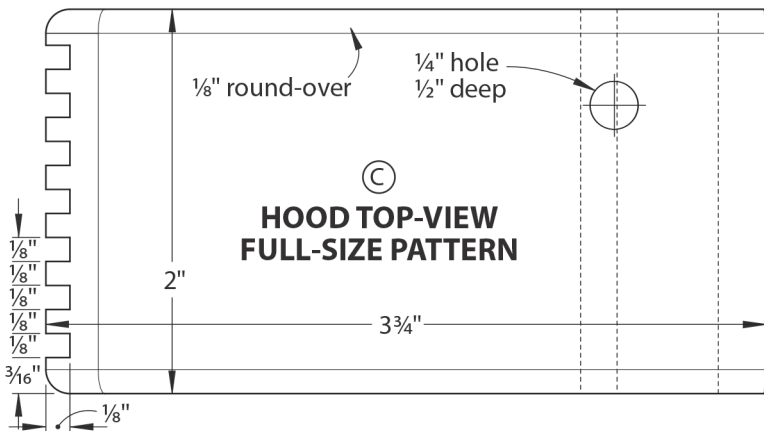

Ⓢ  
**STABILIZER LEG  
FULL-SIZE PATTERN**

Ⓡ  
**BRACKET  
FULL-SIZE PATTERN**

Ⓡ  
**BRACKET  
FULL-SIZE PATTERN**

Ⓡ  
**BRACKET  
FULL-SIZE PATTERN**

Ⓡ  
**BRACKET  
FULL-SIZE PATTERN**

Ⓢ  
**HOOD SIDE-VIEW  
FULL-SIZE PATTERN**

Ⓢ  
**HOOD TOP-VIEW  
FULL-SIZE PATTERN**

Ⓡ  
**CHASSIS  
FULL-SIZE PATTERN  
(Top view)**

**Construction-grade  
Backhoe Loader  
Page 32**

**PIVOT BRACKET  
SIDE-VIEW  
FULL-SIZE PATTERN**

**PIVOT BRACKET  
TOP-VIEW  
FULL-SIZE PATTERN**