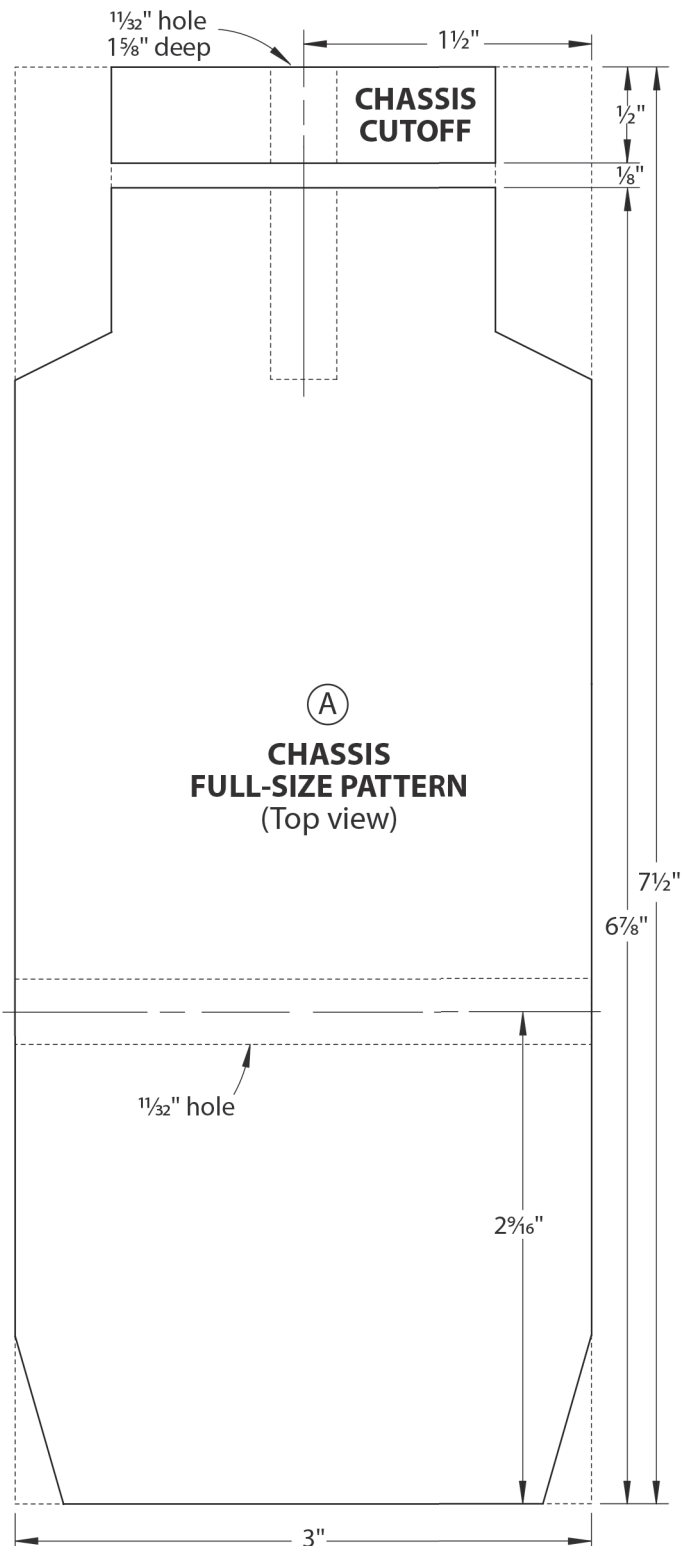

Ⓢ  
**STABILIZER LEG  
FULL-SIZE PATTERN**

Ⓡ  
**BRACKET  
FULL-SIZE PATTERN**

Ⓡ  
**BRACKET  
FULL-SIZE PATTERN**

Ⓡ  
**BRACKET  
FULL-SIZE PATTERN**

Ⓡ  
**BRACKET  
FULL-SIZE PATTERN**

Ⓢ  
**HOOD SIDE-VIEW  
FULL-SIZE PATTERN**

Ⓢ  
**HOOD TOP-VIEW  
FULL-SIZE PATTERN**

Ⓡ  
**CHASSIS  
FULL-SIZE PATTERN  
(Top view)**

**Construction-grade  
Backhoe Loader  
Page 32**

**PIVOT BRACKET  
SIDE-VIEW  
FULL-SIZE PATTERN**

**PIVOT BRACKET  
TOP-VIEW  
FULL-SIZE PATTERN**