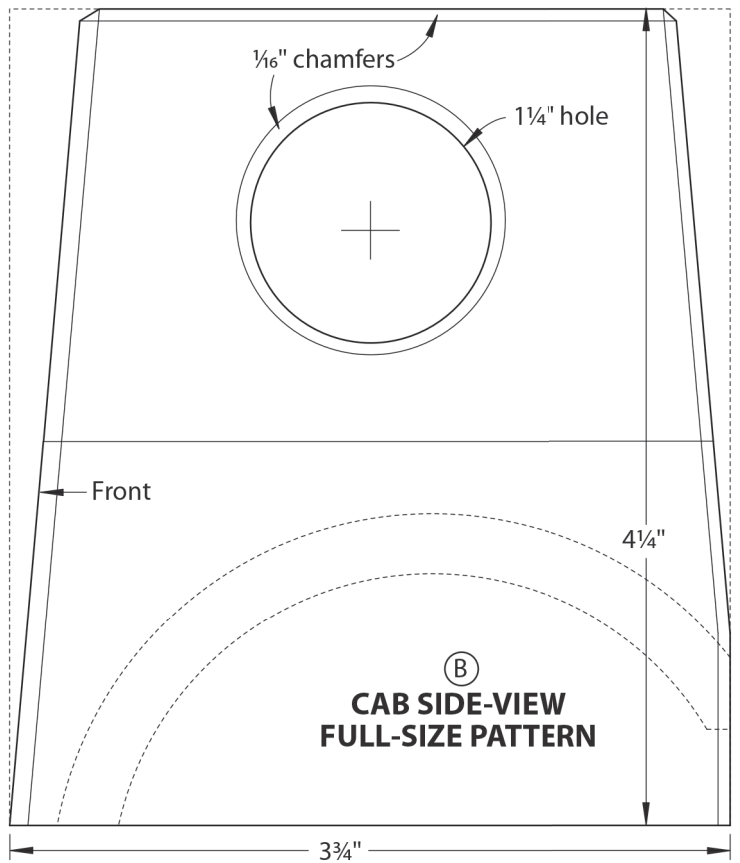

Ⓢ  
**STABILIZER LEG  
FULL-SIZE PATTERN**

Ⓡ  
**BRACKET  
FULL-SIZE PATTERN**

Ⓡ  
**BRACKET  
FULL-SIZE PATTERN**

Ⓡ  
**BRACKET  
FULL-SIZE PATTERN**

Ⓡ  
**BRACKET  
FULL-SIZE PATTERN**

Ⓢ  
**HOOD SIDE-VIEW  
FULL-SIZE PATTERN**

Ⓢ  
**HOOD TOP-VIEW  
FULL-SIZE PATTERN**

Ⓡ  
**CHASSIS  
FULL-SIZE PATTERN  
(Top view)**

**Construction-grade  
Backhoe Loader  
Page 32**

**PIVOT BRACKET  
SIDE-VIEW  
FULL-SIZE PATTERN**

**PIVOT BRACKET  
TOP-VIEW  
FULL-SIZE PATTERN**